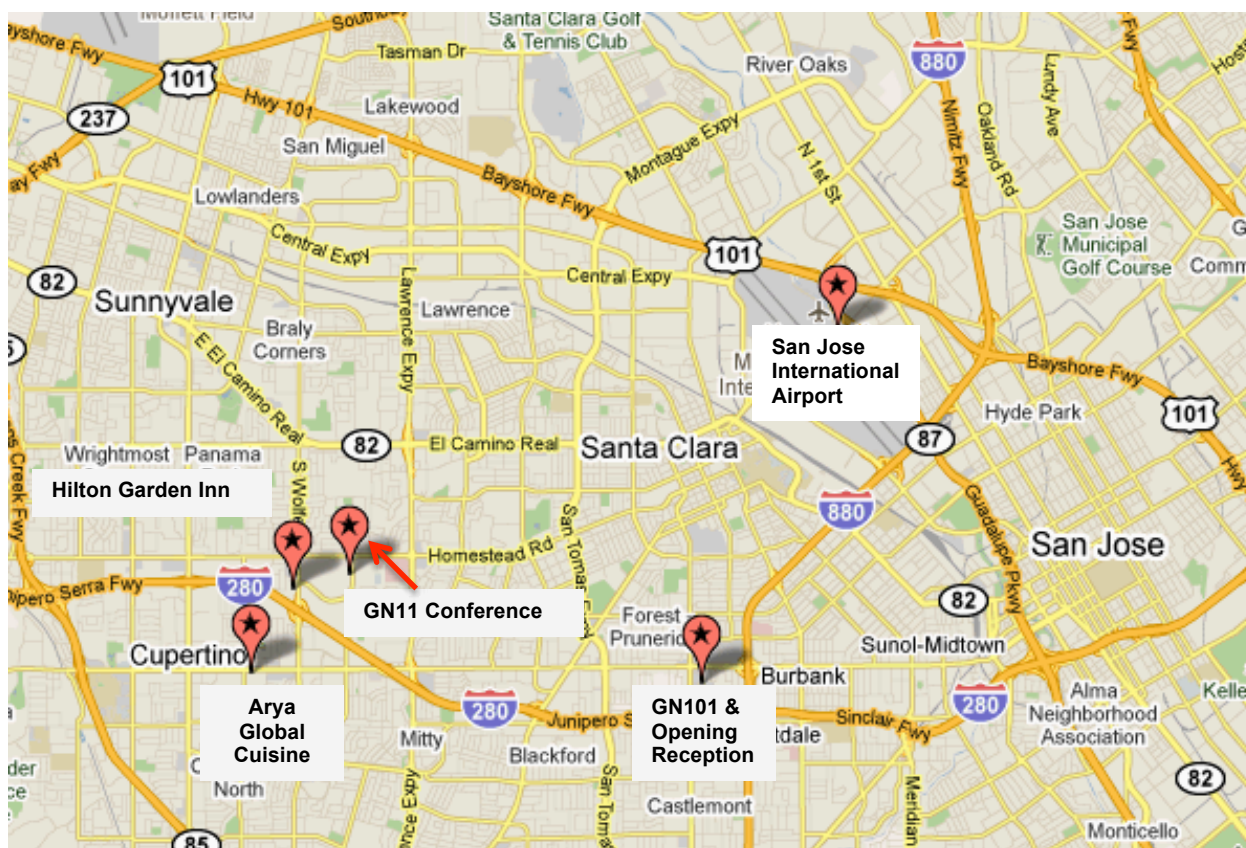

Directions for venues at GN11

GN101 and opening reception

Hotel Valencia
355 Santana Row
San Jose, CA 95128
T: 408.551.0010

GN11

HP Executive Briefing Center
19091 Pruneridge Ave
Cupertino, CA 95014
T: 408.447.3917

GN101, Hotel Valencia

From San Jose International Airport

- Head southeast on Terminal Dr toward Airport Pkwy
- Continue onto Airport Blvd
- Continue onto Angelo Way
- Keep right at the fork
- Continue straight onto Airport Blvd
- Merge onto I-880 S via the ramp to Santa Cruz
- Take exit 1C for Stevens Creek Blvd toward W San Carlos St
- Turn right at Stevens Creek Blvd
- Turn left at Santana Row
- Turn right toward Piazza De Valencia
- Take the 1st left onto Piazza De Valencia

From Hilton Garden Inn

- Head north toward Pruneridge Ave
- Take the 1st right onto Pruneridge Ave
- Take the 1st right onto N Wolfe Rd
- Slight right to merge onto I-280 S toward San Jose
- Take exit 6 for Winchester Blvd
- Turn left at Moorpark Ave
- Take the 1st left onto S Winchester Blvd
- Turn right toward Piazza De Valencia
- Take the 1st right onto Piazza De Valencia Destination will be on the left

Driving directions, 1.2 mi

- Head north toward Pruneridge Ave
- Take the 1st right onto Pruneridge Ave
- Turn left at N Wolfe Rd
- Take the 1st right onto Homestead Rd
- Take the 1st right onto N Tantau Ave
- Take the 1st right onto Pruneridge Ave
- Destination will be on the right