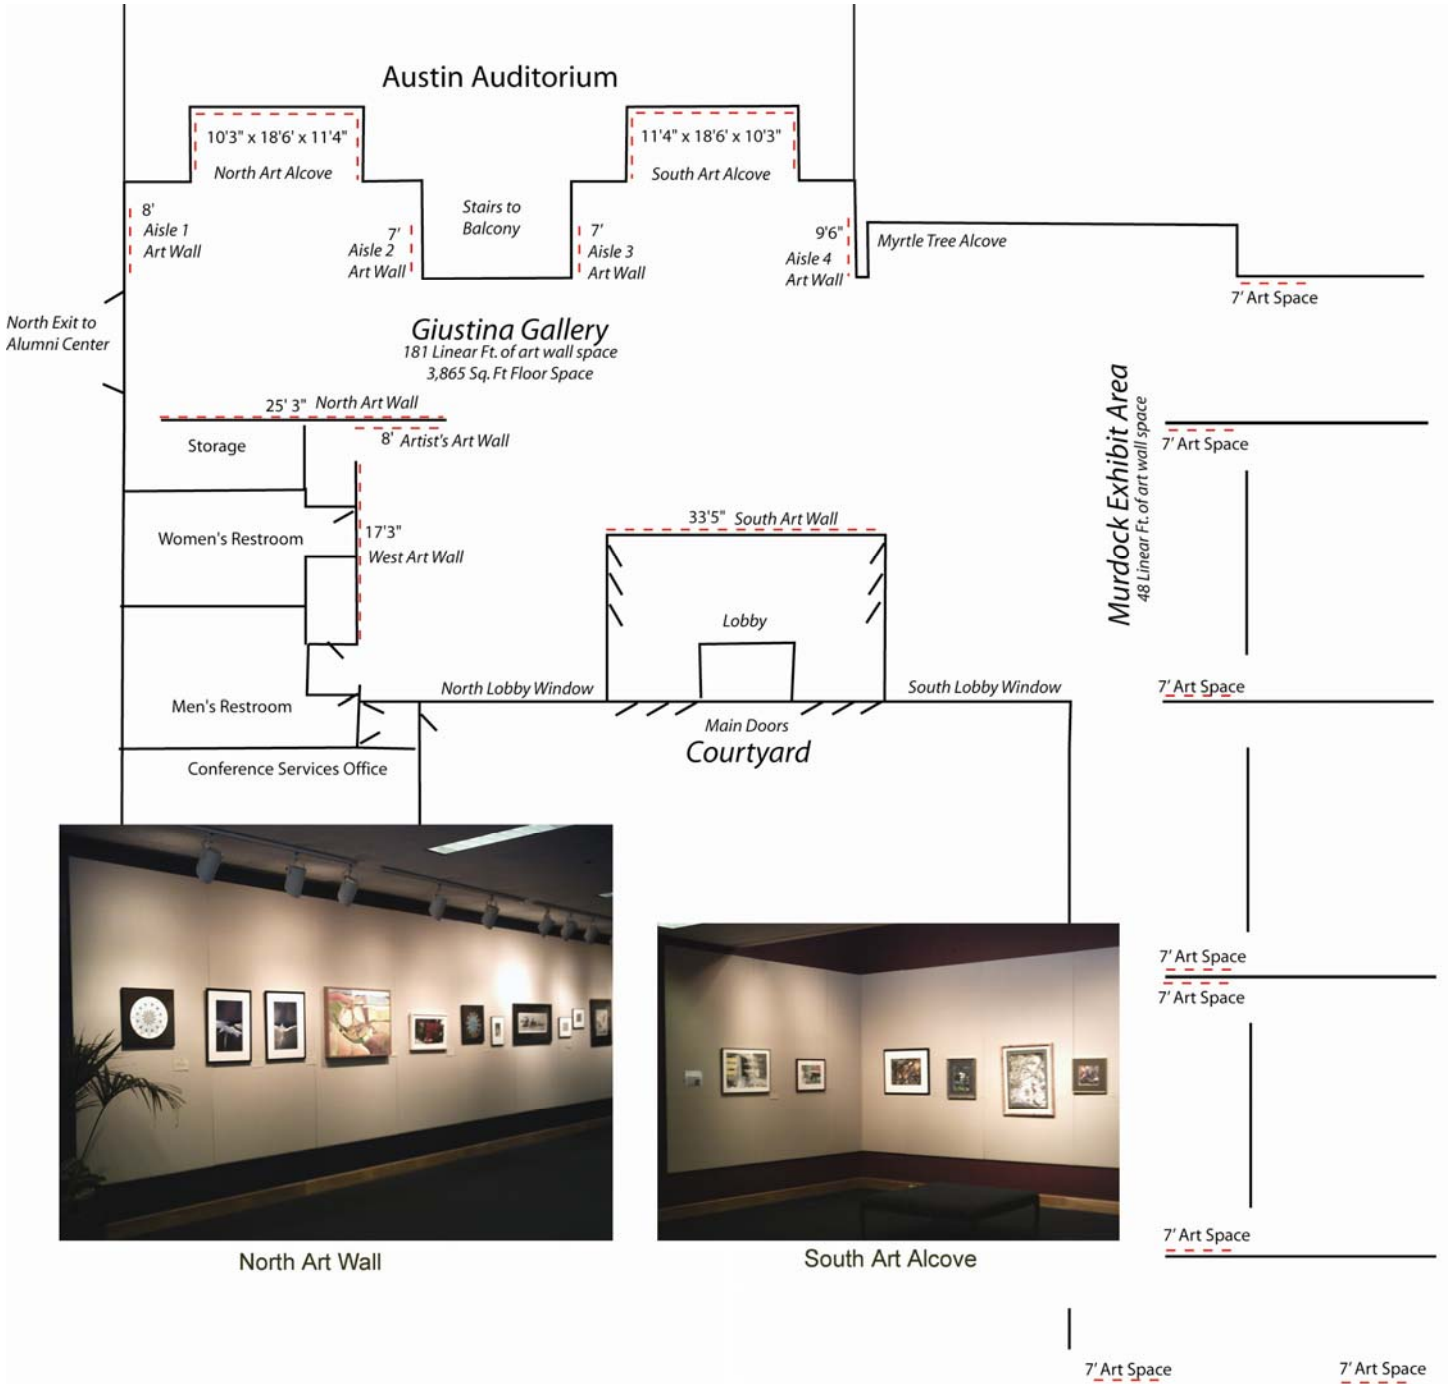

LaSells Stewart Center

Giustina Gallery & Murdock Exhibit Area

North Art Wall

South Art Alcove

7' Art Space

7' Art Space