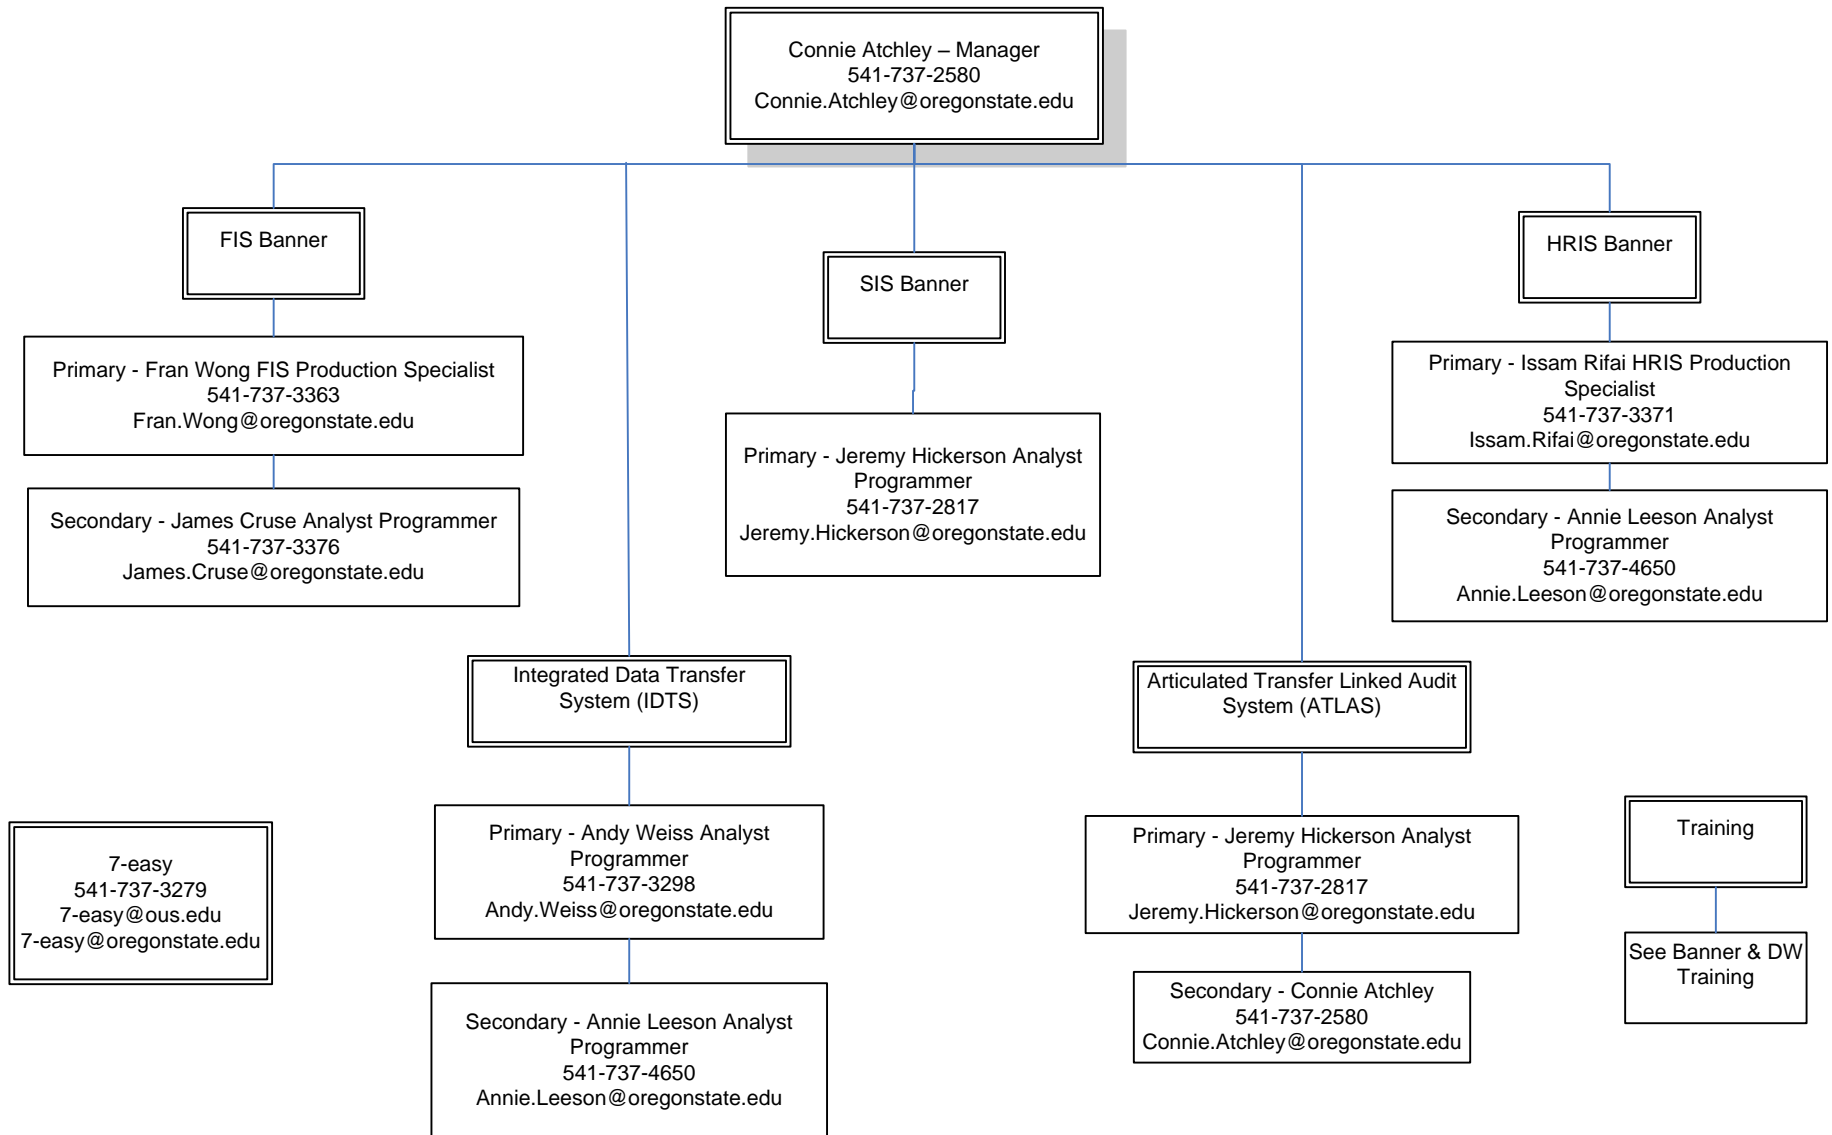

OUS Support Model

OUS 5 Site Software Development Team

OUS Support Model

OUS Data Warehouse

OUS Support Model

OUS Data Base Access

Banner Standards Management

[Change your Data Warehouse Password for CODW.OUS.EDU data base connections](https://inb.ous.edu/ous_warehs)