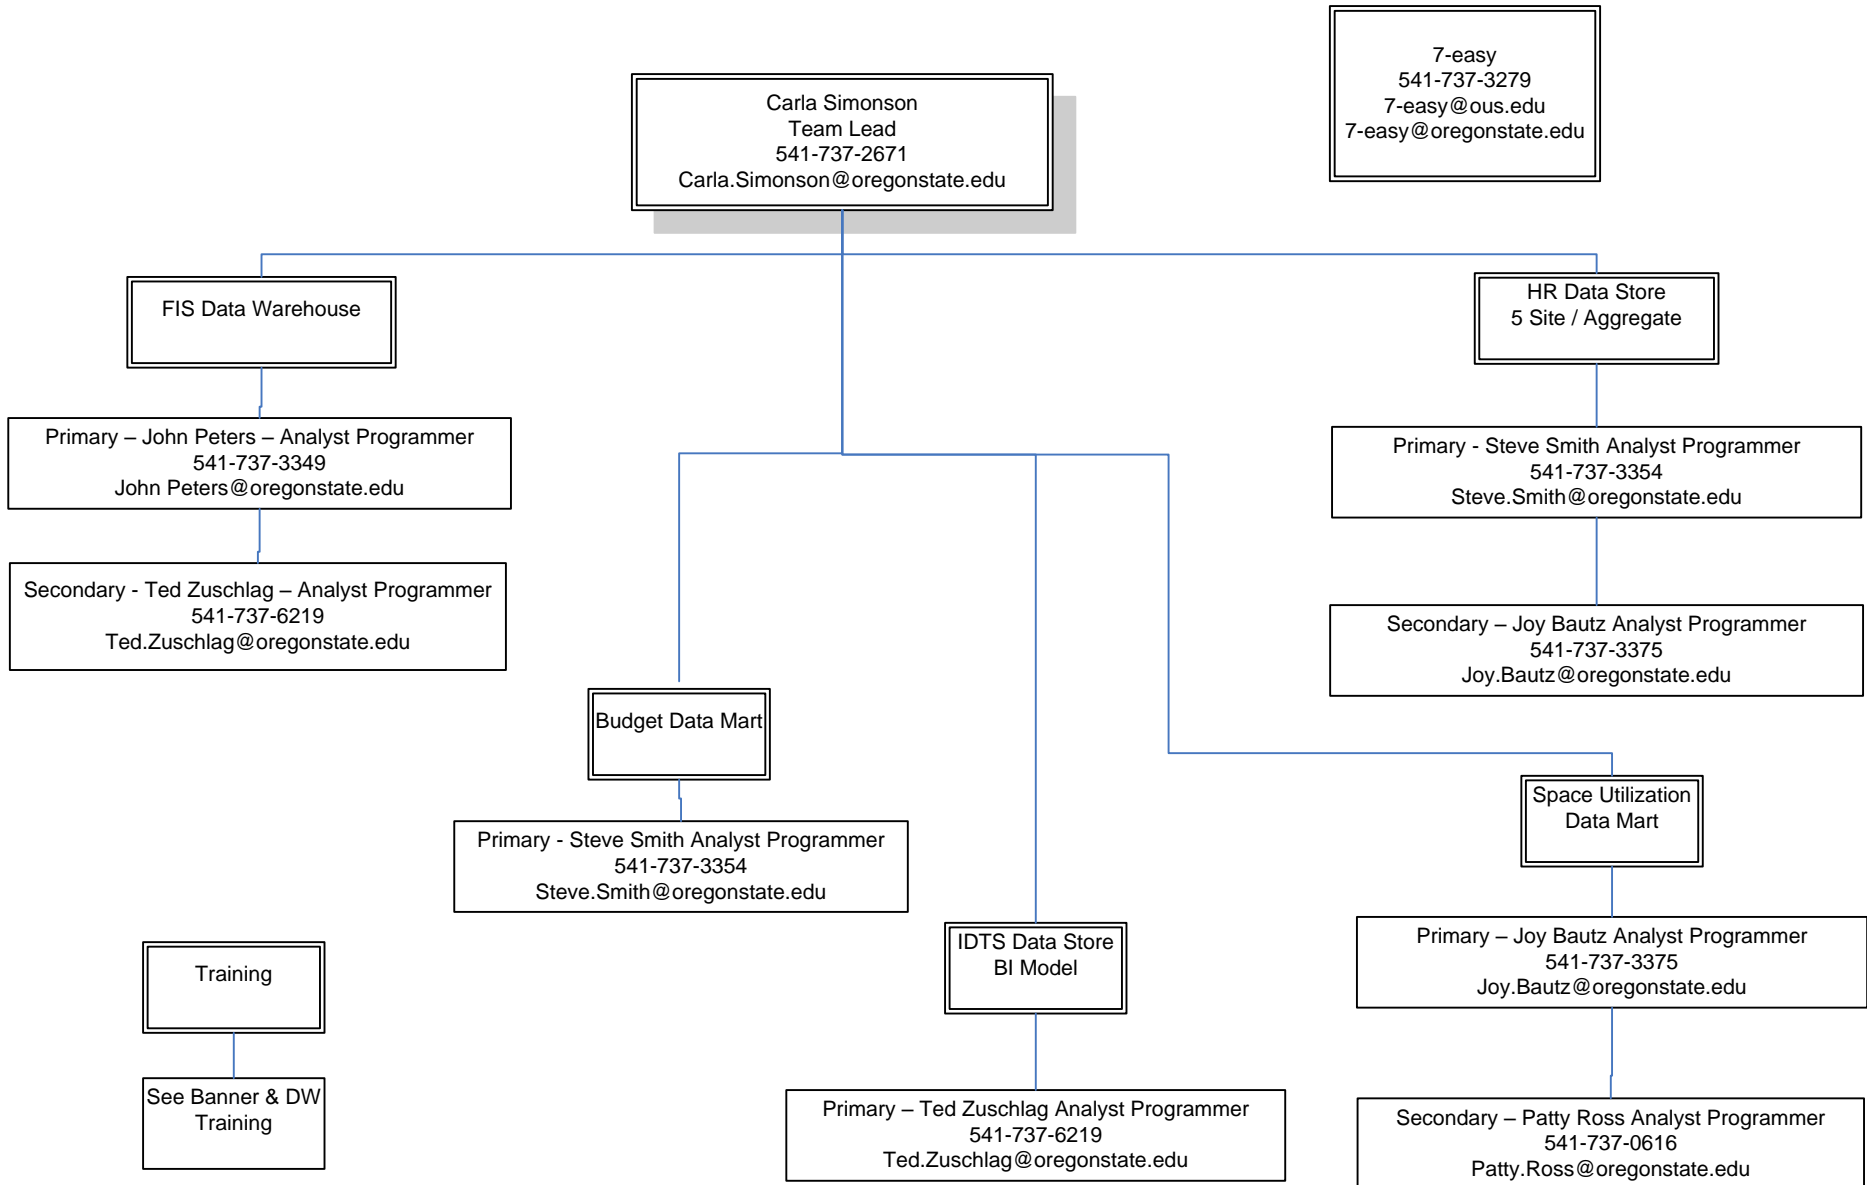

OUS Support Model

OUS 5 Site Software Development Team

OUS Support Model

OUS Data Warehouse

OUS Support Model

OUS Data Base Access

Banner Standards Management

[Change your Data Warehouse Password for CODW.OUS.EDU data base connections](https://inb.ous.edu/ous_warehs)